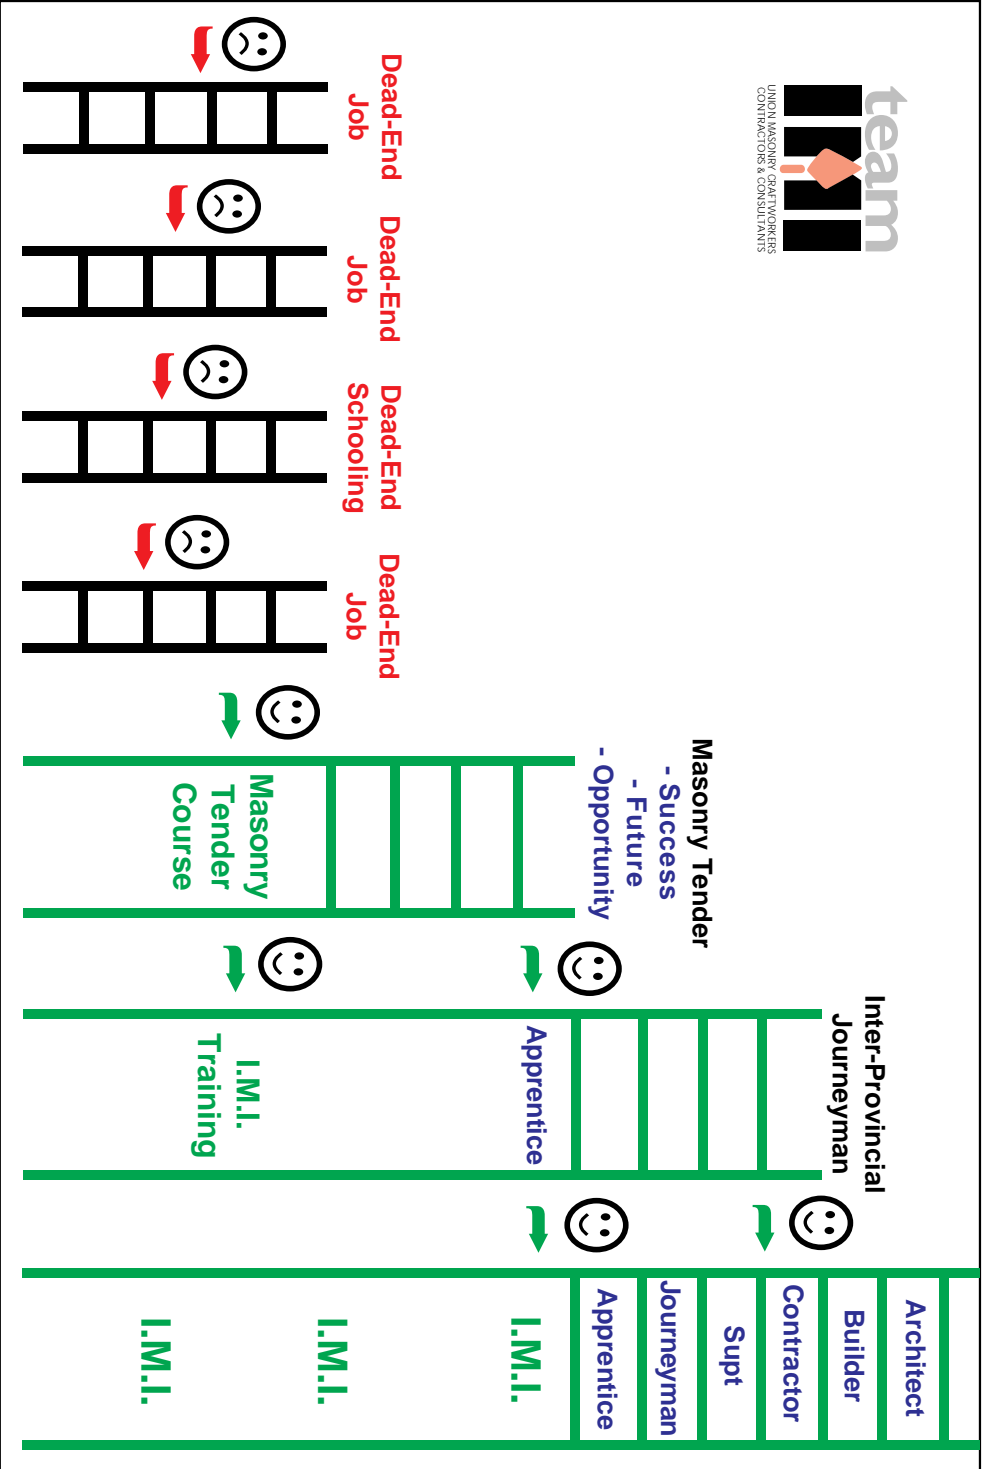

INTERNATIONAL MASONRY INSTITUTE

- Training the best hands in the industry
- Supporting the brightest minds in the craft

MASONRY

- Brick
- Block
- Stone
- Tile
- Refractory
- Stucco

Choose your future!

- IMI is a strategic alliance between the International Union of Bricklayers & Allied Craftworkers (IUBAC), their signatory contractors and designated partners to promote quality masonry construction.

- **IMI/IUBAC trained Craftworkers are among the most skilled and employable tradespersons in the world.**

- IMI in partnership with the IUBAC is leading the way in developing and implementing masonry programs that are both practical and at the same time have been proven successful.